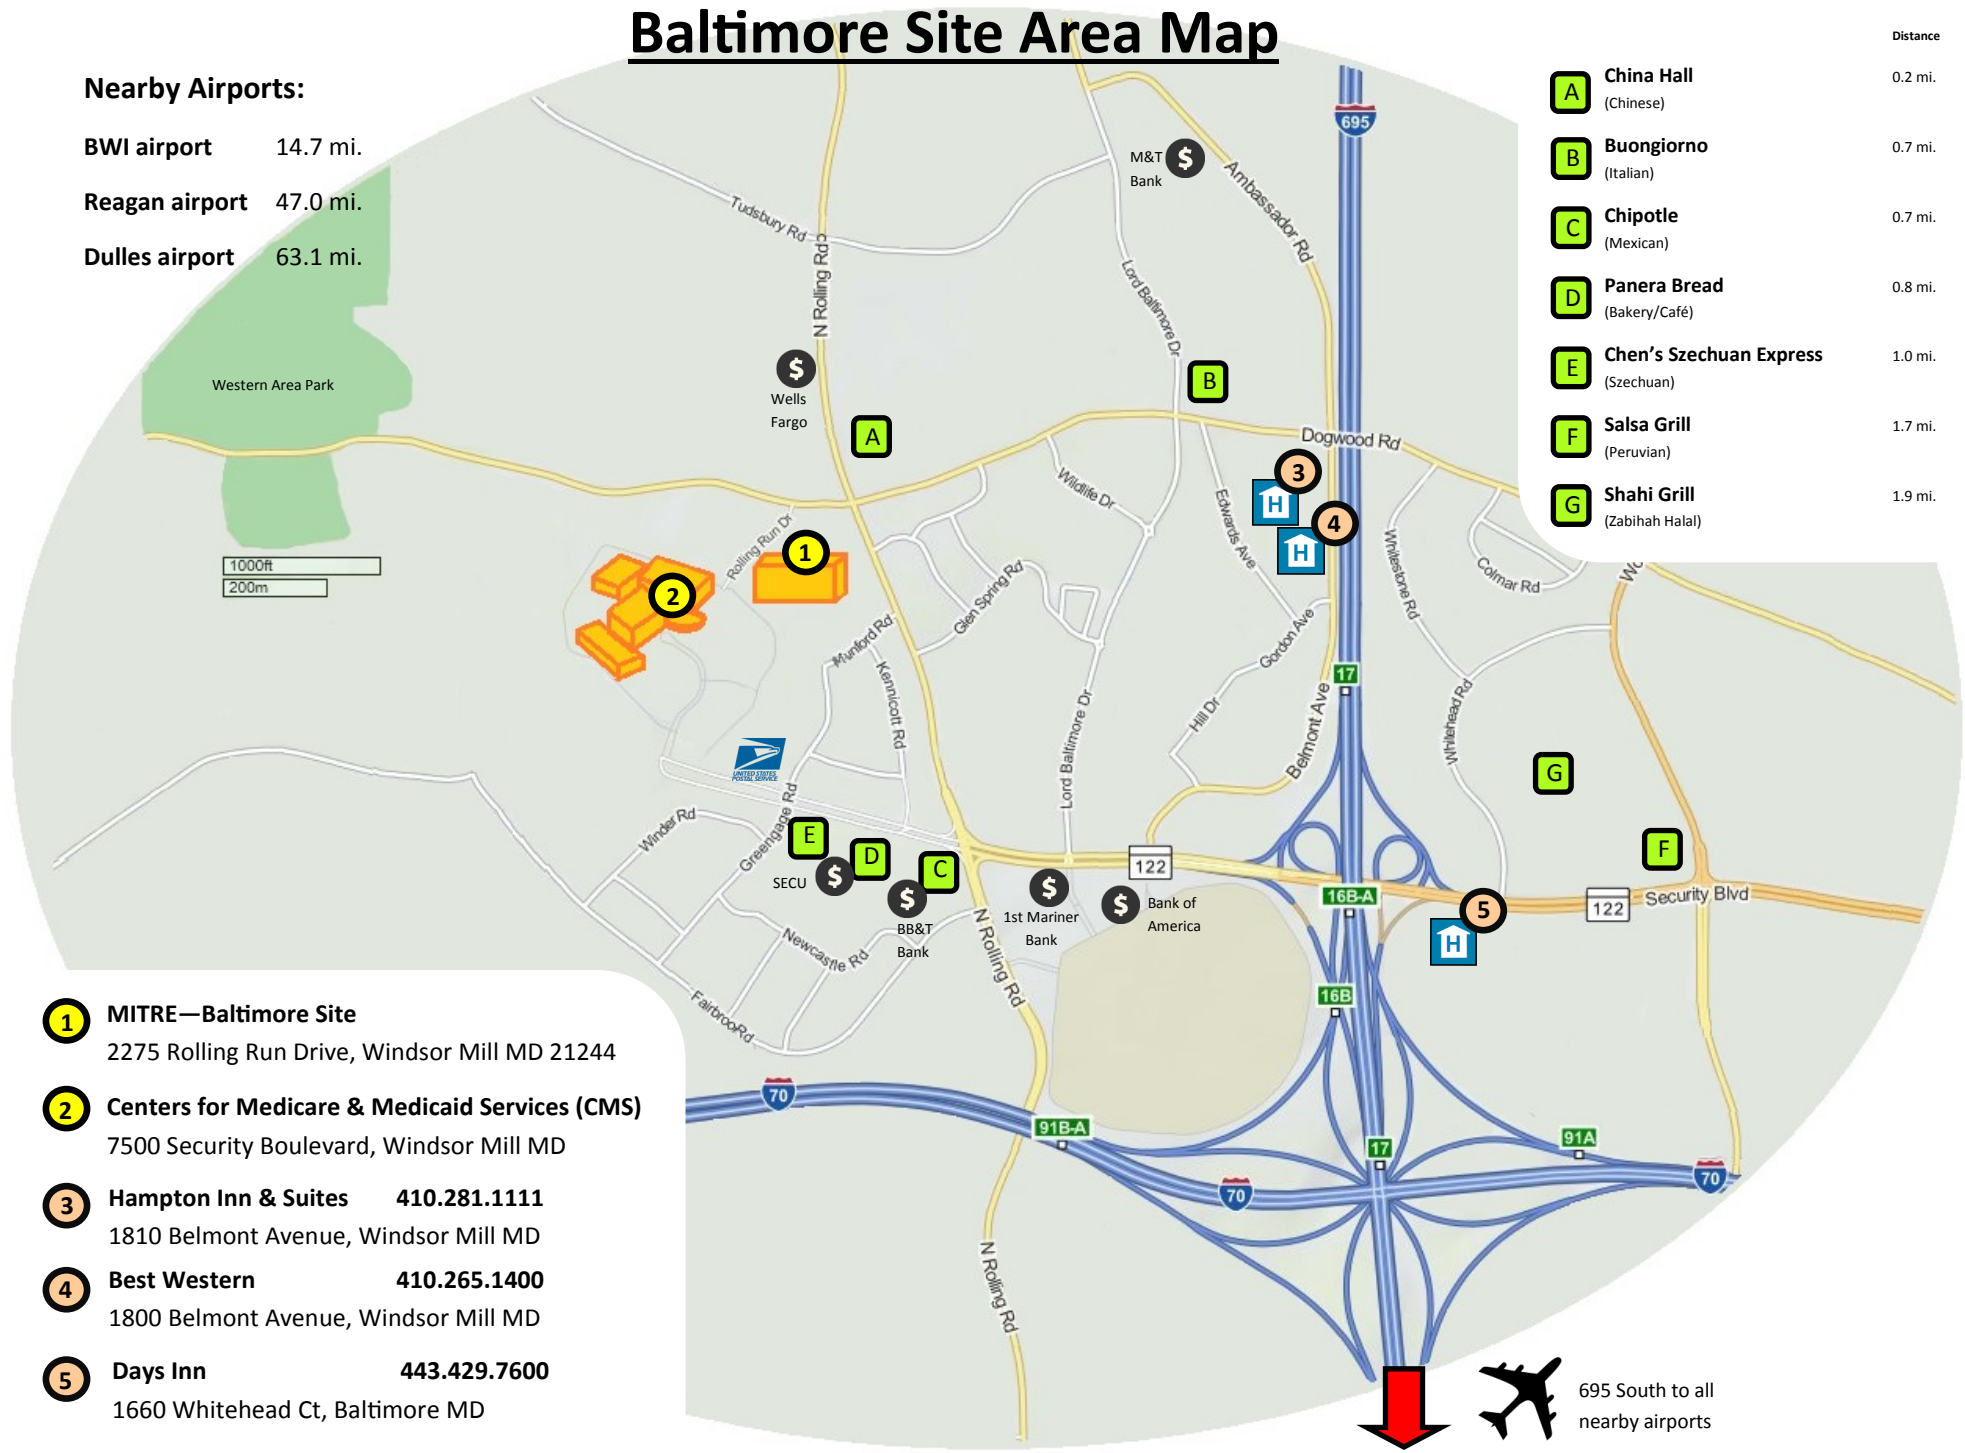

# Baltimore Site Area Map

## Nearby Airports:

- BWI airport 14.7 mi.
- Reagan airport 47.0 mi.
- Dulles airport 63.1 mi.

Letter	Business Name	Distance
A	China Hall (Chinese)	0.2 mi.
B	Buongiorno (Italian)	0.7 mi.
C	Chipotle (Mexican)	0.7 mi.
D	Panera Bread (Bakery/Café)	0.8 mi.
E	Chen's Szechuan Express (Szechuan)	1.0 mi.
F	Salsa Grill (Peruvian)	1.7 mi.
G	Shahi Grill (Zabihah Halal)	1.9 mi.

- 1** MITRE—Baltimore Site  
2275 Rolling Run Drive, Windsor Mill MD 21244
- 2** Centers for Medicare & Medicaid Services (CMS)  
7500 Security Boulevard, Windsor Mill MD
- 3** Hampton Inn & Suites 410.281.1111  
1810 Belmont Avenue, Windsor Mill MD
- 4** Best Western 410.265.1400  
1800 Belmont Avenue, Windsor Mill MD
- 5** Days Inn 443.429.7600  
1660 Whitehead Ct, Baltimore MD